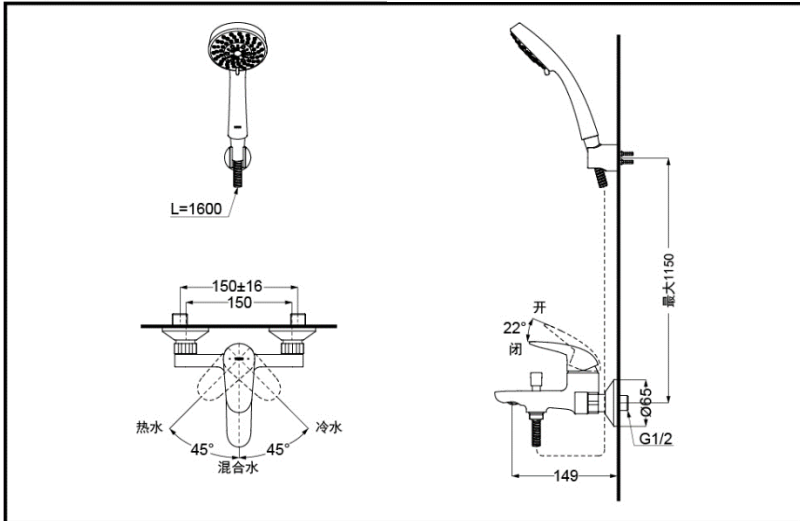

TBS03302B

TBW01018B
(5Modes)

TBW01017B

- ① TBS03302B
- ② TBW01018B
- ③ TBW01017B

FEATURES

- Elegant appearance.
- Beautiful curves reveal elegant taste.
- Easy installation and usage.

SPECIFICS

Water Inlet Requirement :
0.05MPa(Dynamic Pressure)~1.0MPa(Static Pressure)

Water Efficiency :
Grade2:TBW01018B
Grade3:TBW01017B

Wall-Mount Single-Lever Bath & Shower

TBS03302B+TBW01018B Mixer

Others

Series : LC
Recommend fittings : L series
Hand Shower

*TOTO(CHINA) CO.,LTD. All rights reserved.